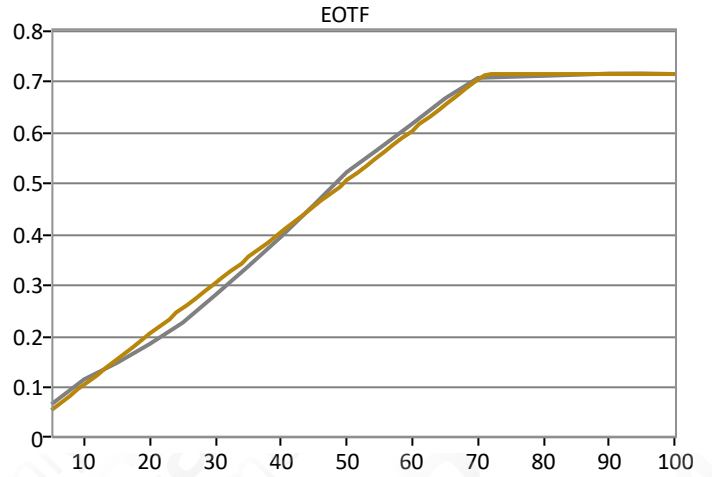

# CaIMAN

Tuesday, May 9, 2017 12:22 PM

Grayscale Avg dE2000: 1.36

Colorchecker Avg dE2000: 2.82