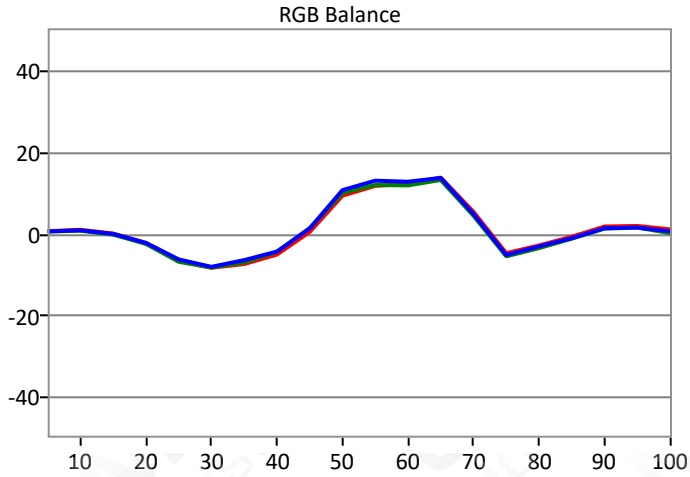

# CaIMAN

Tuesday, May 9, 2017 12:22 PM

Grayscale Avg dE2000: 1.36

Colorchecker Avg dE2000: 2.82