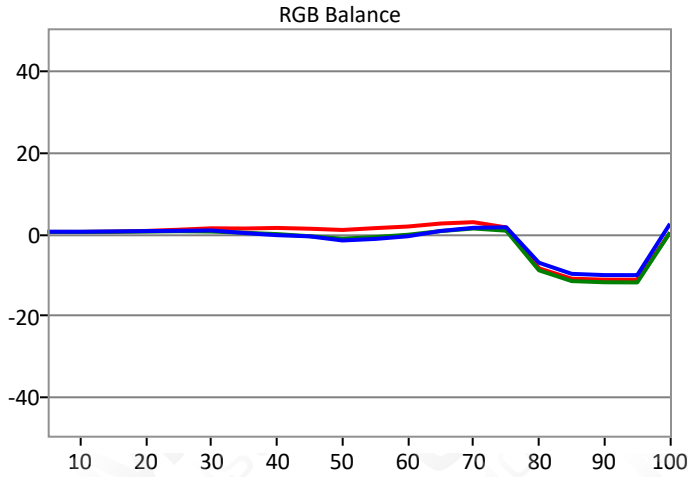

CaIMAN

Wednesday, April 26, 2017 12:10 PM

Grayscale Avg dE2000: 1.29

Colorchecker Avg dE2000: 1.49