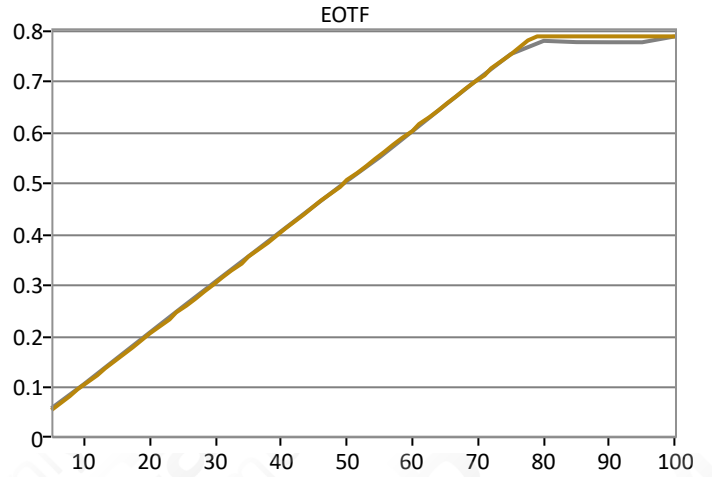

CaIMAN

Wednesday, April 26, 2017 12:10 PM

Grayscale Avg dE2000: 1.29

Colorchecker Avg dE2000: 1.49