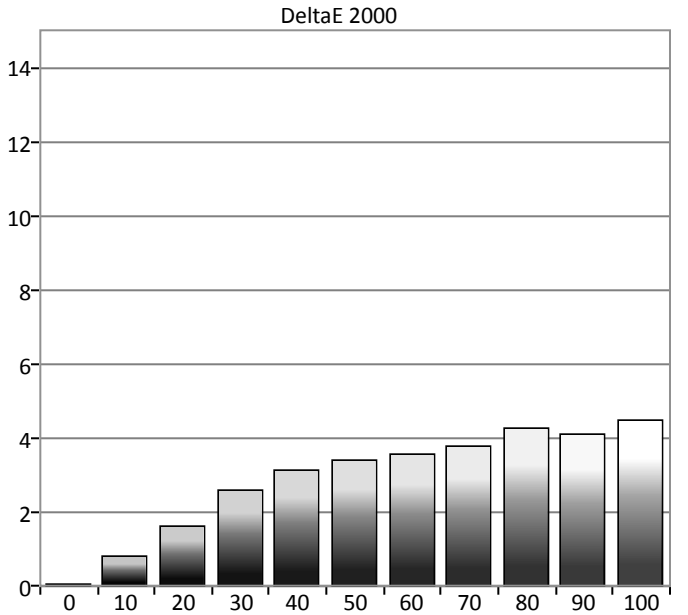

Pre Calibration Results

CollectionMax dE2000: 4.5

Total Gamma: 2.02

Post Calibration Results

CollectionMax dE2000: 0.93

Total Gamma: 2.21

Pre Calibration Results

Post Calibration Results