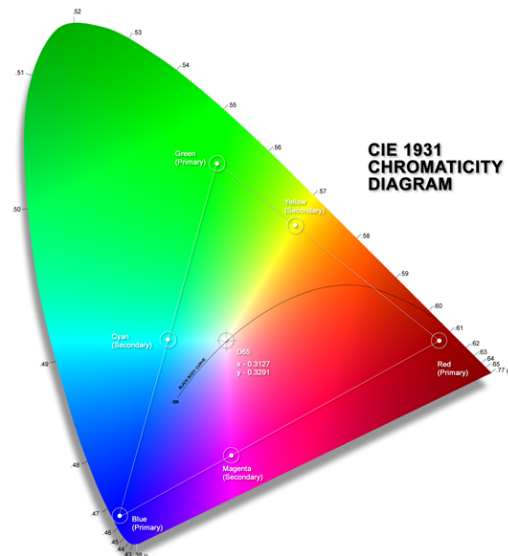

Lyd&Bilde Sony VPL-VW300ES

Telefon:

Epost: