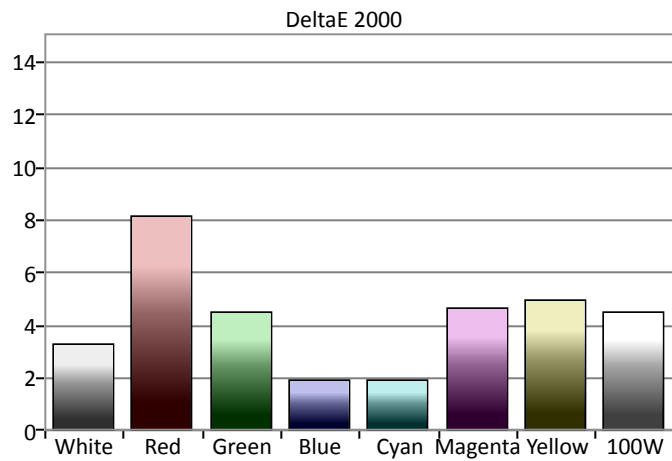

Pre Calibration Results

CollectionMax dE2000: 4.5

Total Gamma: 2.02

Post Calibration Results

CollectionMax dE2000: 0.93

Total Gamma: 2.21

Pre Calibration Results

Post Calibration Results