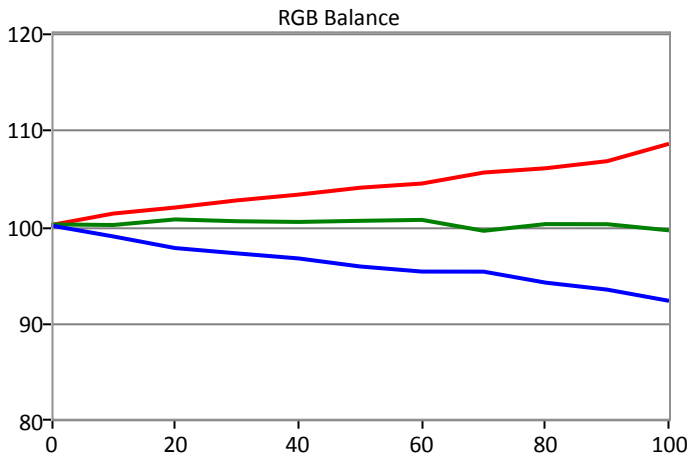

Pre-Calibration Notes: default Cinema Film 1

Post Calibration Settings

Picture Mode: Cinema Film 1
 ColorTemp: Custom 3
 Gamma: 2.2
 BackLight:
 Brightness: 52 Contrast: 94
 Color: 50 Tint: 50
 Sharpness: 20

High

Red	Green	Blue
-12	-5	0

Low

Red	Green	Blue
0	0	1

Post-Calibration Notes: Kalibrert minne: Cinema Film 1

Lampe: High (normal)
 ColorSpace: BT709
 CMS er kalibrert
 Reality Creation er redusert til 10 (resolution)
 Motion Enhancer: True Cinema
 Contrast Enhancer: Low

Pre Calibration Results

CollectionMax dE2000: 4.5

Total Gamma: 2.02

Post Calibration Results

CollectionMax dE2000: 0.93

Total Gamma: 2.21

Pre Calibration Results

Post Calibration Results