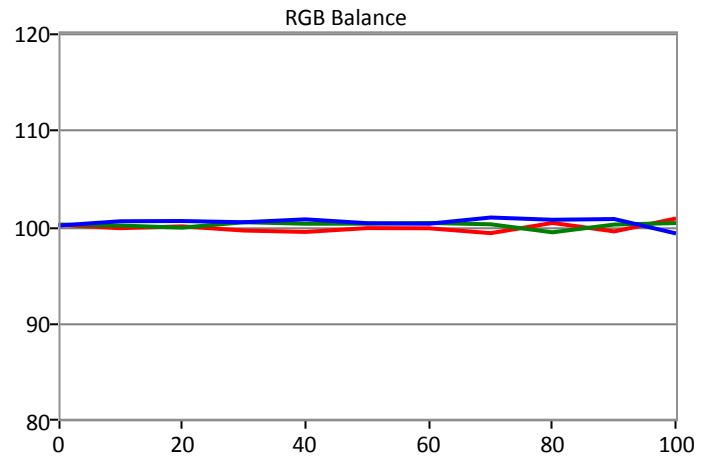

Pre Calibration Results

CollectionMax dE2000: 4.5

Total Gamma: 2.02

Post Calibration Results

CollectionMax dE2000: 0.93

Total Gamma: 2.21

Pre Calibration Results

Post Calibration Results