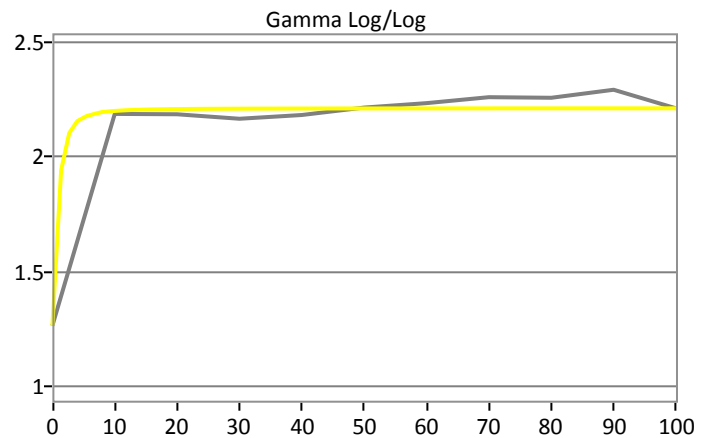

Pre Calibration Results

CollectionMax dE2000: 4.5

Total Gamma: 2.02

Post Calibration Results

CollectionMax dE2000: 0.93

Total Gamma: 2.21

Pre Calibration Results

Post Calibration Results