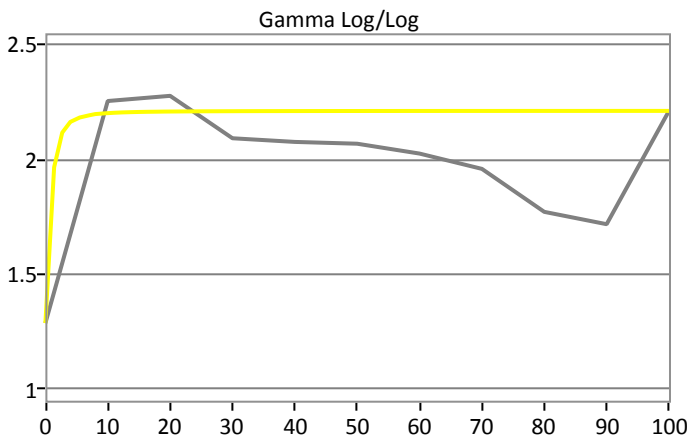

High

Red	Green	Blue
-12	-5	0

Low

Red	Green	Blue
0	0	1

Post-Calibration Notes: Kalibrert minne: Cinema Film 1

Lampe: High (normal)
 ColorSpace: BT709
 CMS er kalibrert
 Reality Creation er redusert til 10 (resolution)
 Motion Enhancer: True Cinema
 Contrast Enhancer: Low

Pre Calibration Results

CollectionMax dE2000: 4.5

Total Gamma: 2.02

Post Calibration Results

CollectionMax dE2000: 0.93

Total Gamma: 2.21

Pre Calibration Results

Post Calibration Results