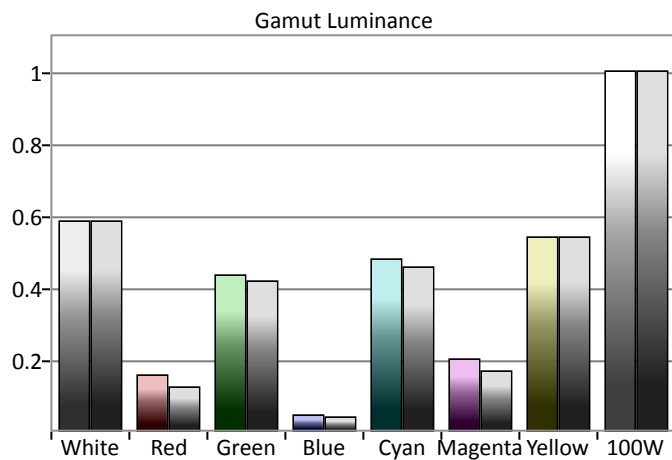

Pre Calibration Settings

PictureMode: Cinema Film 1
 ColorTemp: D65
 Gamma: 7
 BackLight:
 Brightness: 50 Contrast: Max
 Color: 50 Tint: 50
 Sharpness: 30

High

Red	Green	Blue
0	0	0

Low

Red	Green	Blue
0	0	0

Pre-Calibration Notes: default Cinema Film 1

Post Calibration Settings

Picture Mode: Cinema Film 1
 ColorTemp: Custom 3
 Gamma: 2.2
 BackLight:
 Brightness: 52 Contrast: 94
 Color: 50 Tint: 50
 Sharpness: 20

High

Red	Green	Blue
-12	-5	0

Low

Red	Green	Blue
0	0	1

Post-Calibration Notes: Kalibrert minne: Cinema Film 1

Lampe: High (normal)
 ColorSpace: BT709
 CMS er kalibrert
 Reality Creation er redusert til 10 (resolution)
 Motion Enhancer: True Cinema
 Contrast Enhancer: Low

Pre Calibration Results

CollectionMax dE2000: 4.5

Total Gamma: 2.02

Post Calibration Results

CollectionMax dE2000: 0.93

Total Gamma: 2.21

Pre Calibration Results

Post Calibration Results