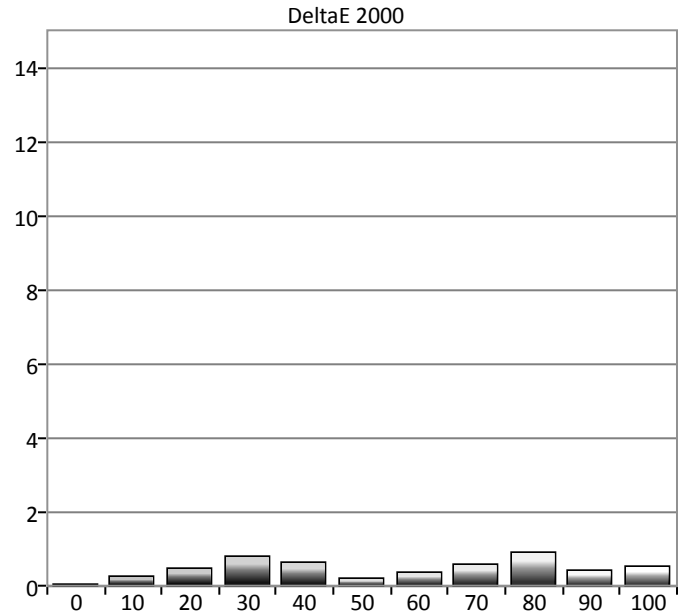

Pre Calibration Results

CollectionMax dE2000: 4.5

Total Gamma: 2.02

Post Calibration Results

CollectionMax dE2000: 0.93

Total Gamma: 2.21

Pre Calibration Results

Post Calibration Results