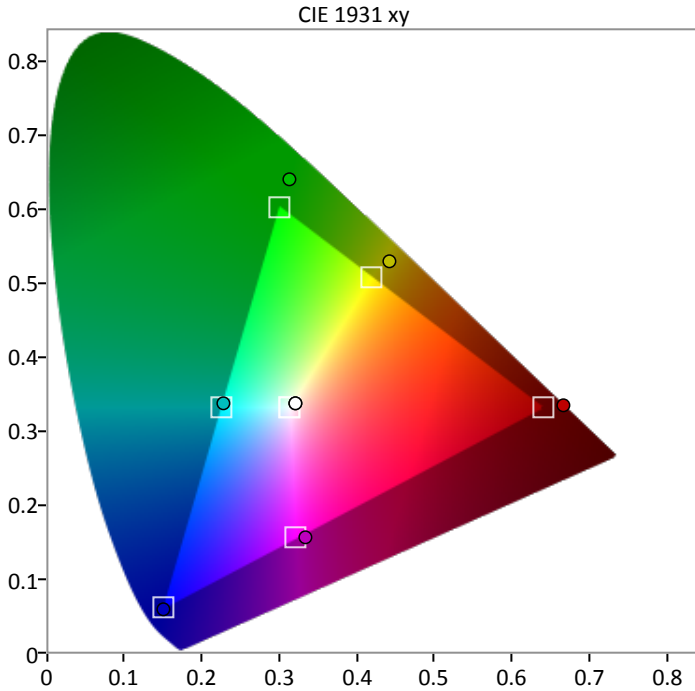

Pre Calibration Results