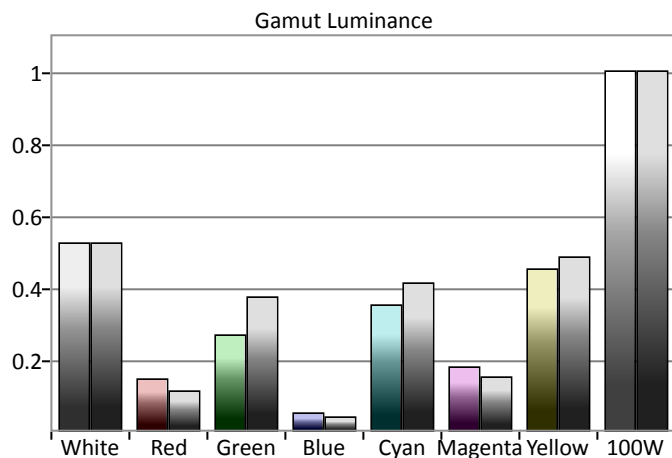

Pre Calibration Results