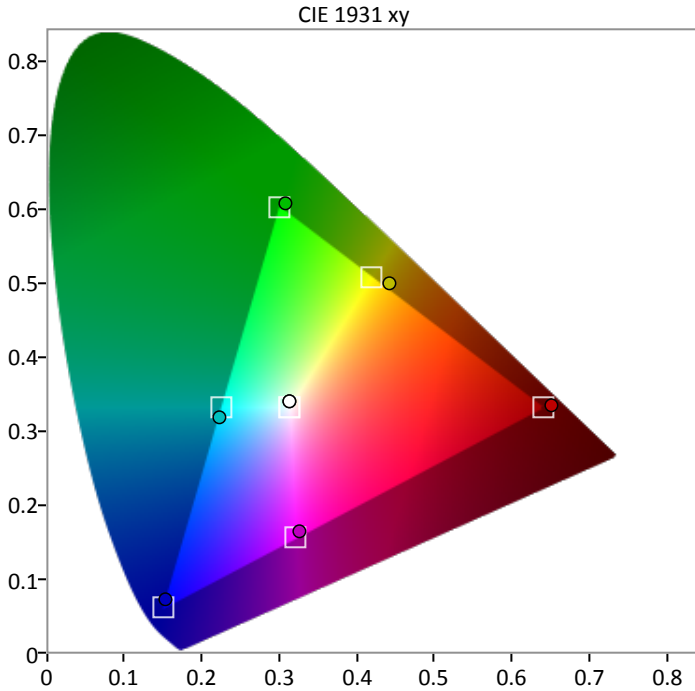

Pre Calibration Results