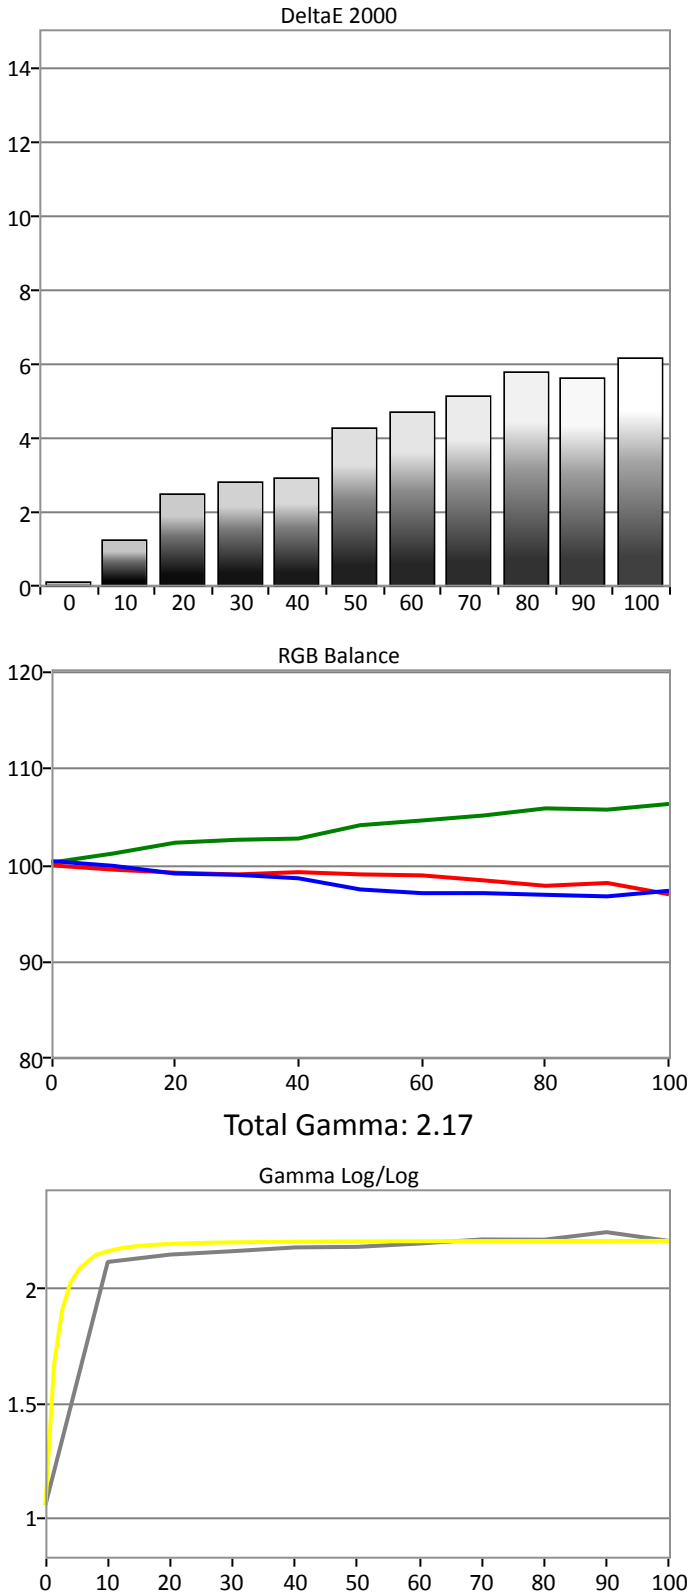

Pre Calibration Results

CollectionMax dE2000: 6.15