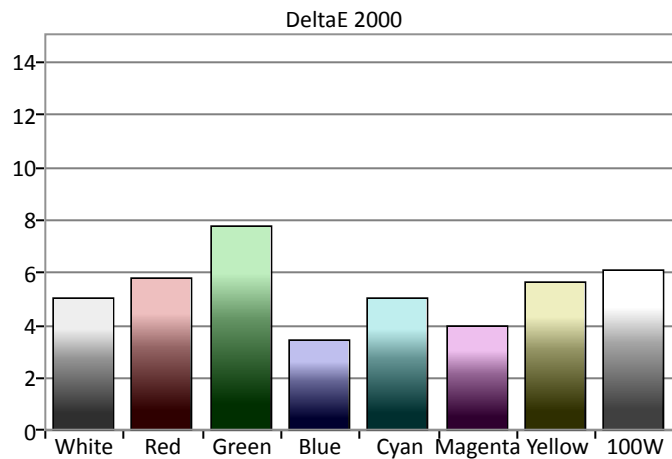

Pre Calibration Results