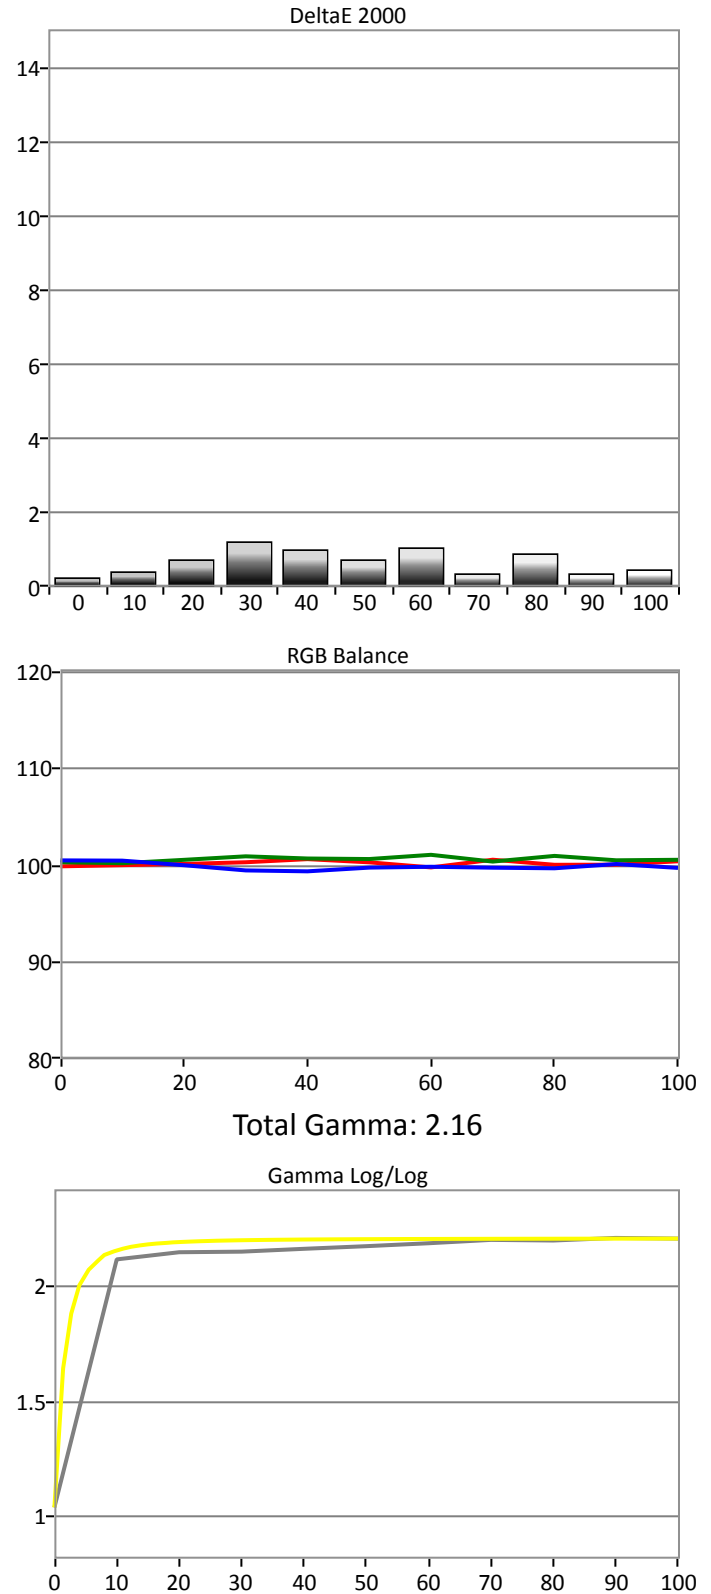

Post Calibration Results

CollectionMax dE2000: 1.19