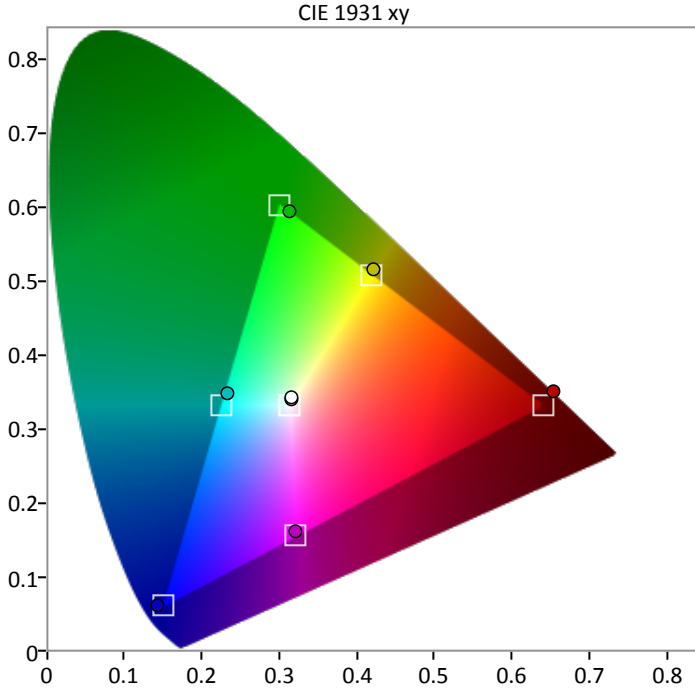

Pre Calibration Results