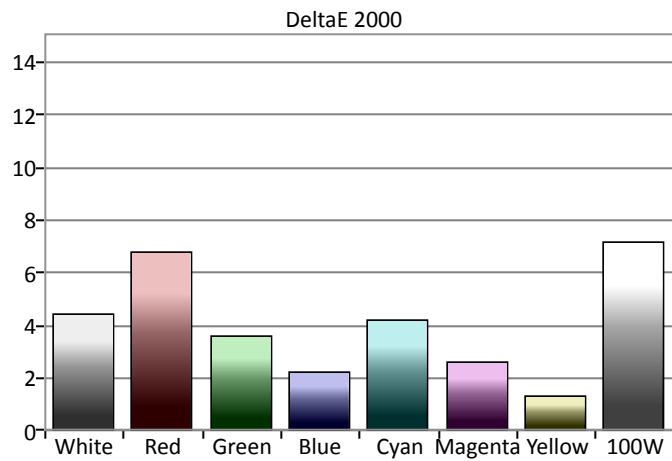

| Red | Green | Blue |
|-----|-------|------|
| 260 | 260 | 260 |

Post-Calibration Notes: Kalibrert minne: Standard

Lampe: High
ColorSpace: BT709
CMS er kalibrert
Frame Interpolation: Low
FleshTone: 3

Pre Calibration Results

CollectionMax dE2000: 7.16

Post Calibration Results

CollectionMax dE2000: 0.93

Pre Calibration Results

Post Calibration Results