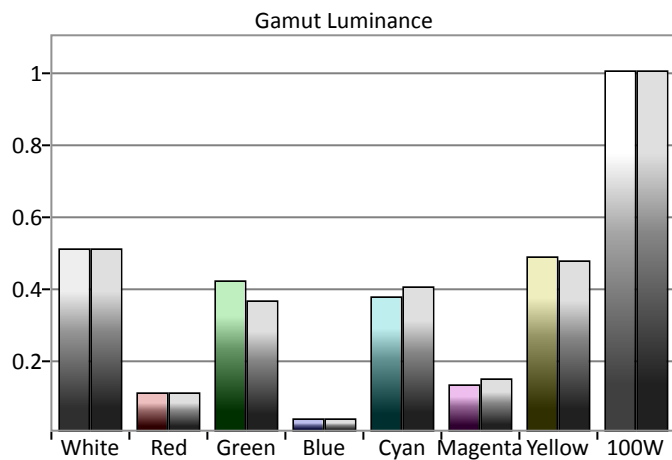

CALIBRATION STANDARD

Nominal Signal Levels: True
Luminance Response Model: PowerFunction
Gamma: 2.2
Color Space Target: D65, HD Rec.709

Pre Calibration Settings

PictureMode: Standard
ColorTemp: D65
Gamma: 2.2
BackLight:
Brightness: 50 Contrast: 90
Color: 50 Tint: 50
Sharpness: 2

Picture Mode: Standard
ColorTemp: 6500K - custom
Gamma: 2.2
BackLight:
Brightness: 50 Contrast: 49
Color: 50 Tint: 50
Sharpness: 1

High

| Red | Green | Blue |
|-----|-------|------|
| 96 | 93 | 100 |

Low

| Red | Green | Blue |
|-----|-------|------|
| 260 | 260 | 260 |

Post-Calibration Notes: Kalibrert minne: Standard

Lampe: High
ColorSpace: BT709
CMS er kalibrert
Frame Interpolation: Low
FleshTone: 3

Pre Calibration Results

CollectionMax dE2000: 7.16

Post Calibration Results

CollectionMax dE2000: 0.93

Pre Calibration Results

Post Calibration Results