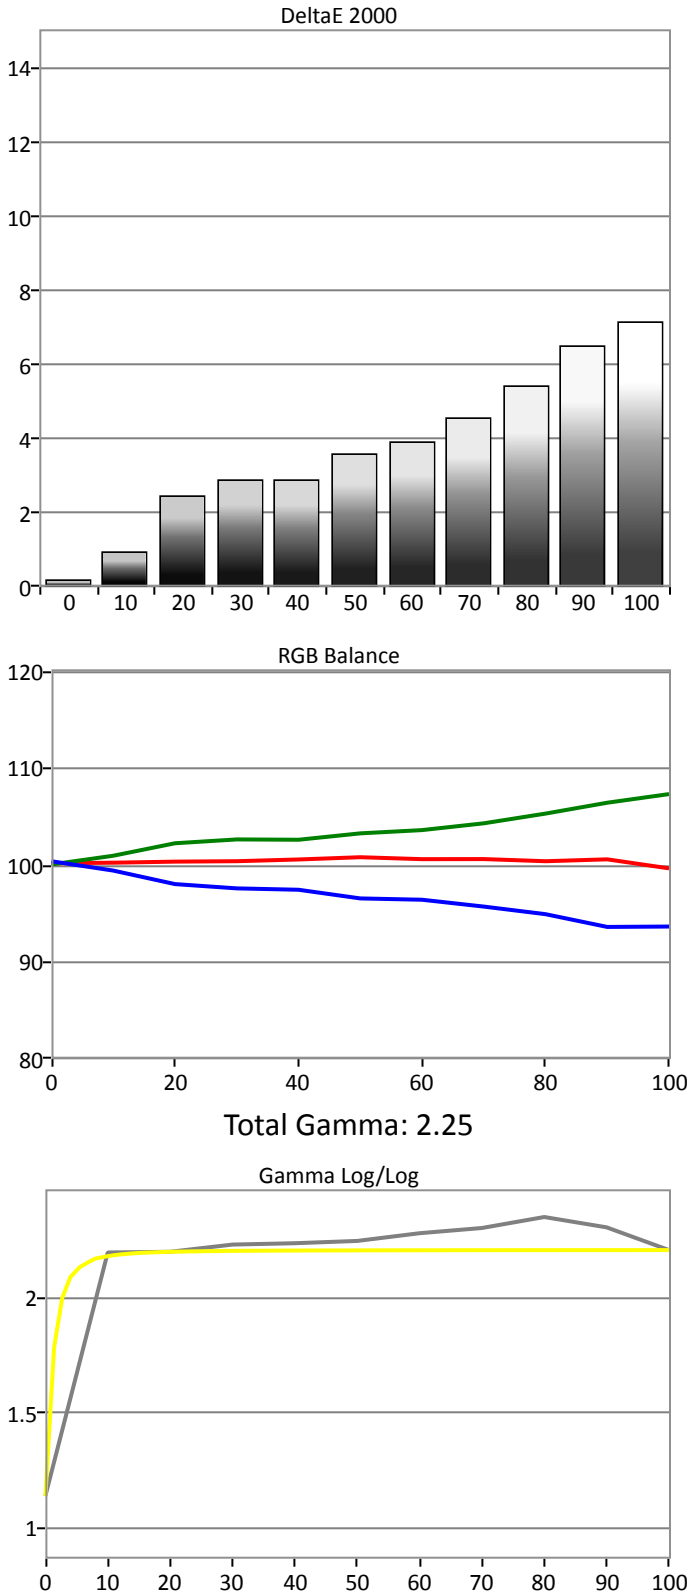

CALIBRATION STANDARD

Nominal Signal Levels: True
Luminance Response Model: PowerFunction
Gamma: 2.2
Color Space Target: D65, HD Rec.709

Pre Calibration Settings

PictureMode: Standard
ColorTemp: D65
Gamma: 2.2
BackLight:
Brightness: 50 Contrast: 90
Color: 50 Tint: 50
Sharpness: 2

Picture Mode: Standard
ColorTemp: 6500K - custom
Gamma: 2.2
BackLight:
Brightness: 50 Contrast: 49
Color: 50 Tint: 50
Sharpness: 1

High

| Red | Green | Blue |
|-----|-------|------|
| 96 | 93 | 100 |

Low

CollectionMax dE2000: 7.16

Post Calibration Results

CollectionMax dE2000: 0.93

Pre Calibration Results

Post Calibration Results