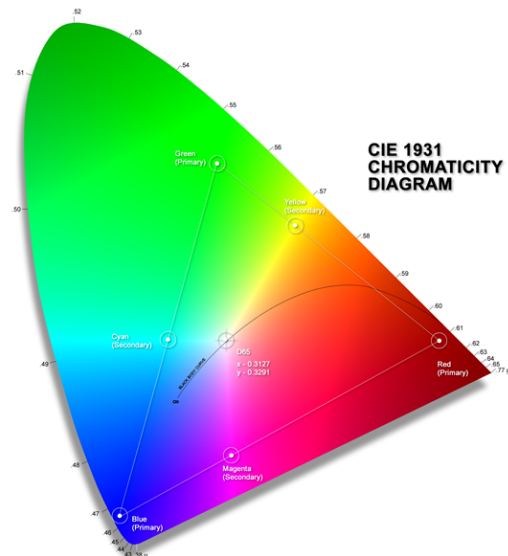

Lyd&Bilde W1400

Telefon:
Epost: