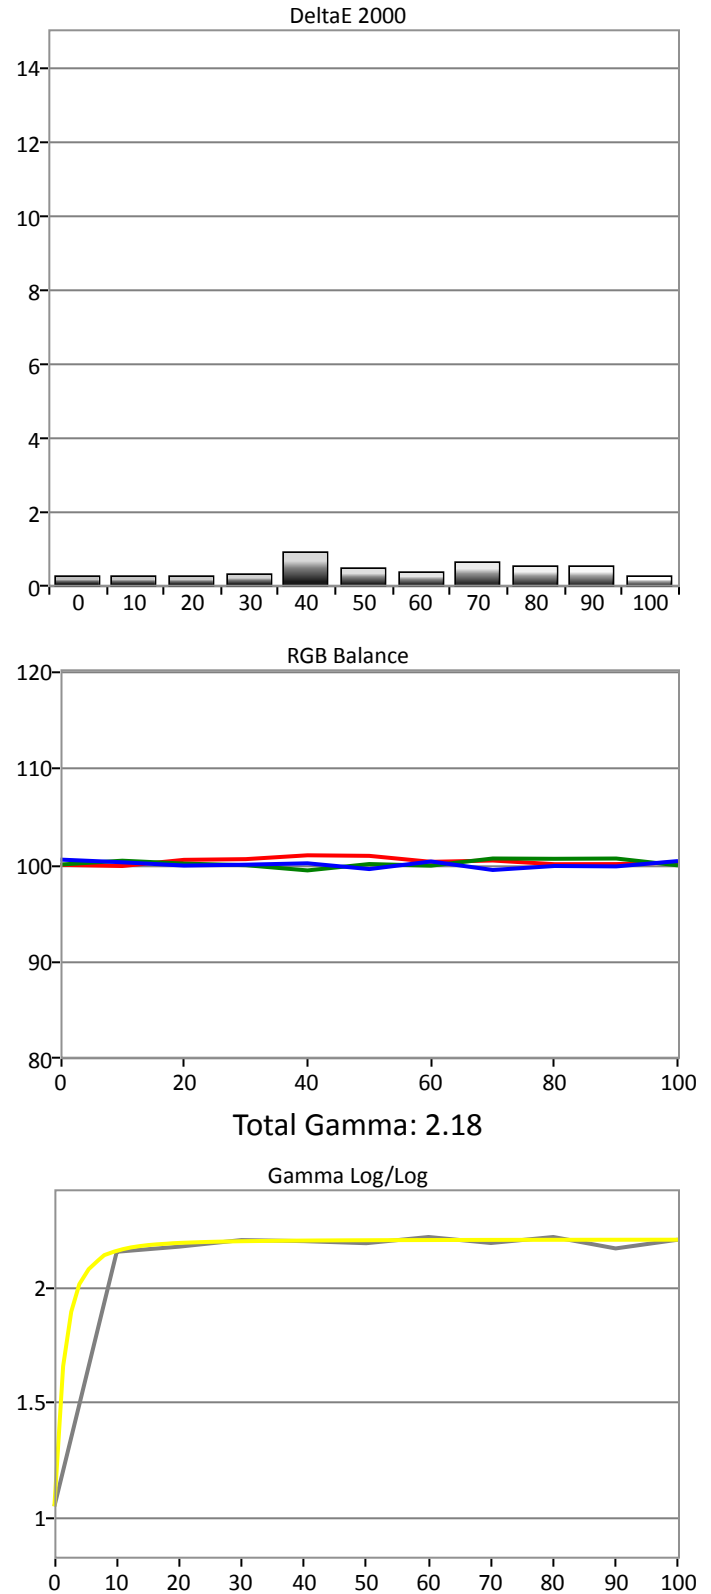

CALIBRATION STANDARD

Nominal Signal Levels: True
Luminance Response Model: PowerFunction
Gamma: 2.2
Color Space Target: D65, HD Rec.709

Pre Calibration Settings

PictureMode: Standard
ColorTemp: D65
Gamma: 2.2
BackLight:
Brightness: 50 Contrast: 90
Color: 50 Tint: 50
Sharpness: 2

| Red | Green | Blue |
|-----|-------|------|
| 260 | 260 | 260 |

Post-Calibration Notes: Kalibrert minne: Standard

Lampe: High
ColorSpace: BT709
CMS er kalibrert
Frame Interpolation: Low
FleshTone: 3

Pre Calibration Results

CollectionMax dE2000: 7.16

Post Calibration Results

CollectionMax dE2000: 0.93

Pre Calibration Results

Post Calibration Results