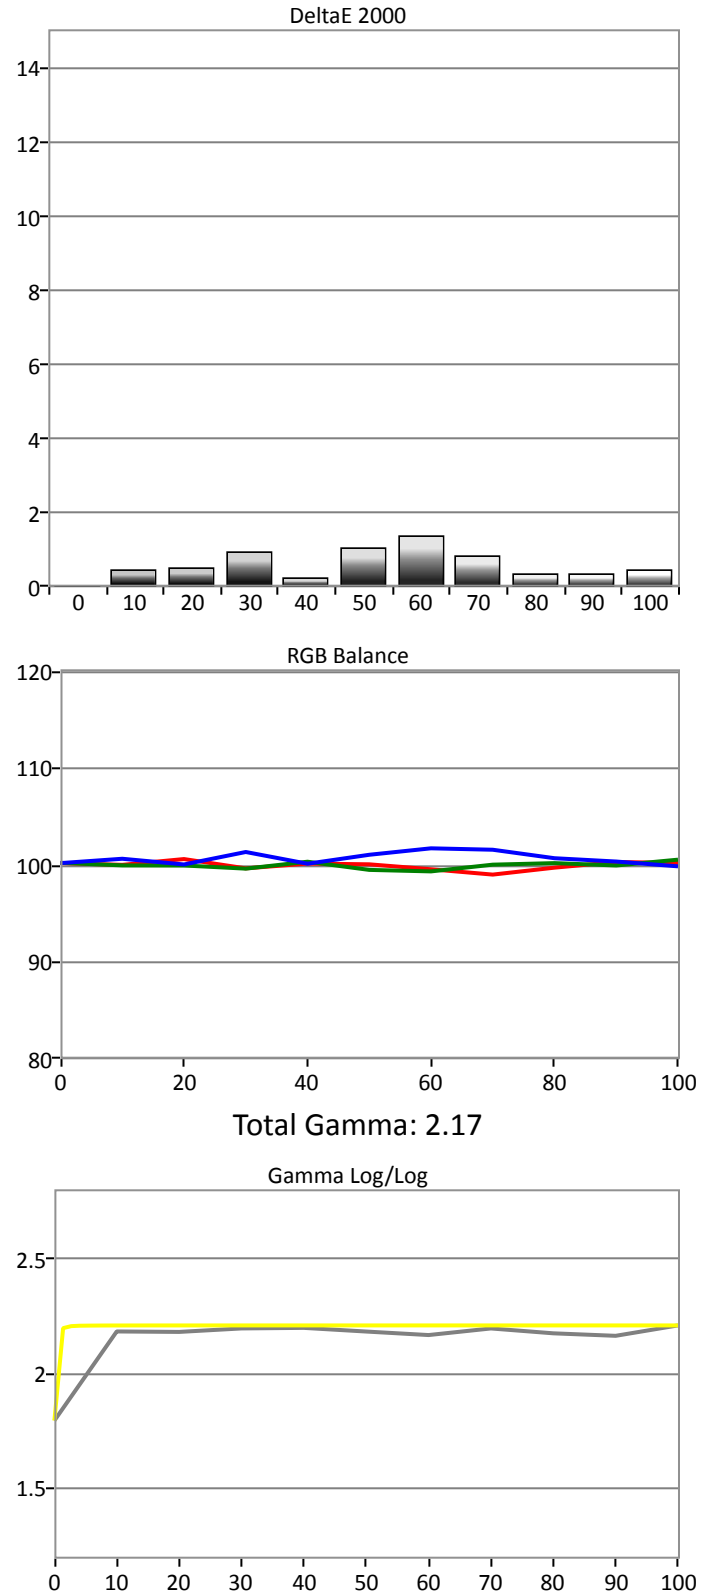

Post Calibration Results

CollectionMax dE2000: 1.37