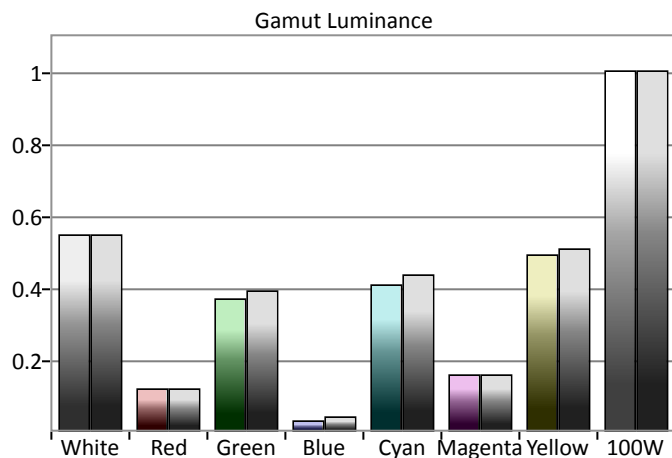

Pre Calibration Results