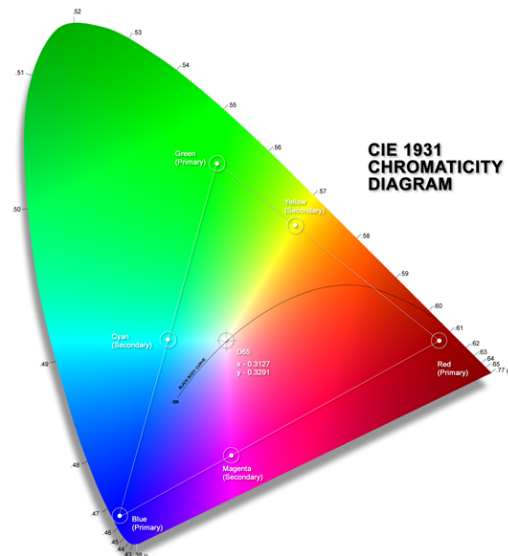

Lyd&Bilde LG 55EC930V

Telefon:

Epost: