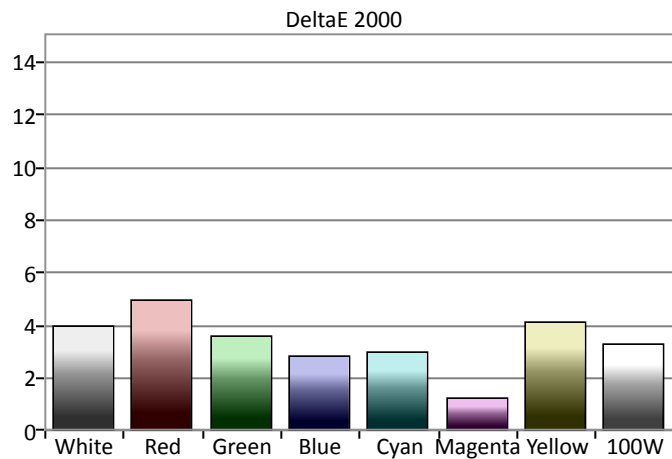

Pre Calibration Results